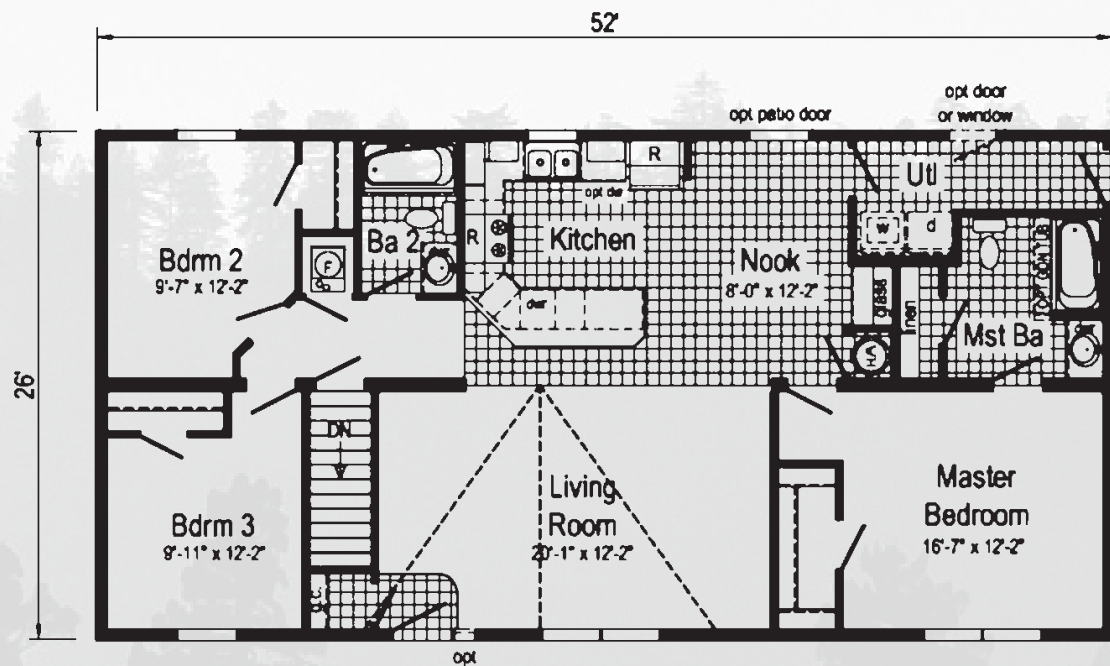

Modular Ranch

CAMERON

23'8" x 36'
2 Bed 1 Bath
852 sq ft

26' x 48'
3 Bed 2 Bath
1248 sq ft

LE-113

26' x 48'
3 Bed 2 Bath
1248 sq ft

HX108-A

DELEWARE

26' x 48'
3 Bed 2 Bath
1248 sq ft

LAWTON

26' x 48'
3 Bed 2 Bath
1248 sq ft

27'6" x 48'
3 Bed 2 Bath
1320 sq ft

GREENSBURG

26'8" x 50'
3 Bed 2 Bath
1333 sq ft

A-95075

SCHUYLKILL

26' x 52'
3 Bed 2 Bath
1352 sq ft

26' x 52'
 3 Bed 2 Bath
 1352 sq ft

HX107-A

Optional Glamour Bath

Optional Double Bowl Lav Bath

26' x 52'
 3 Bed 2 Bath
 1352 sq ft

OHIO

HX316-A

26'8" x 60'
3 Bed 2 Bath
1600 sq ft

LE139

27'6" x 60'
3 Bed 2 Bath
1615 sq ft

27'6" x 60'
 4 Bed 2 Bath
 1650 sq ft

SCRANTON

RICHLAND

27'6" x 62'
3 Bed 2 Bath
1705 sq ft

27'6" x 62'
3 Bed 2 Bath
1736 sq ft