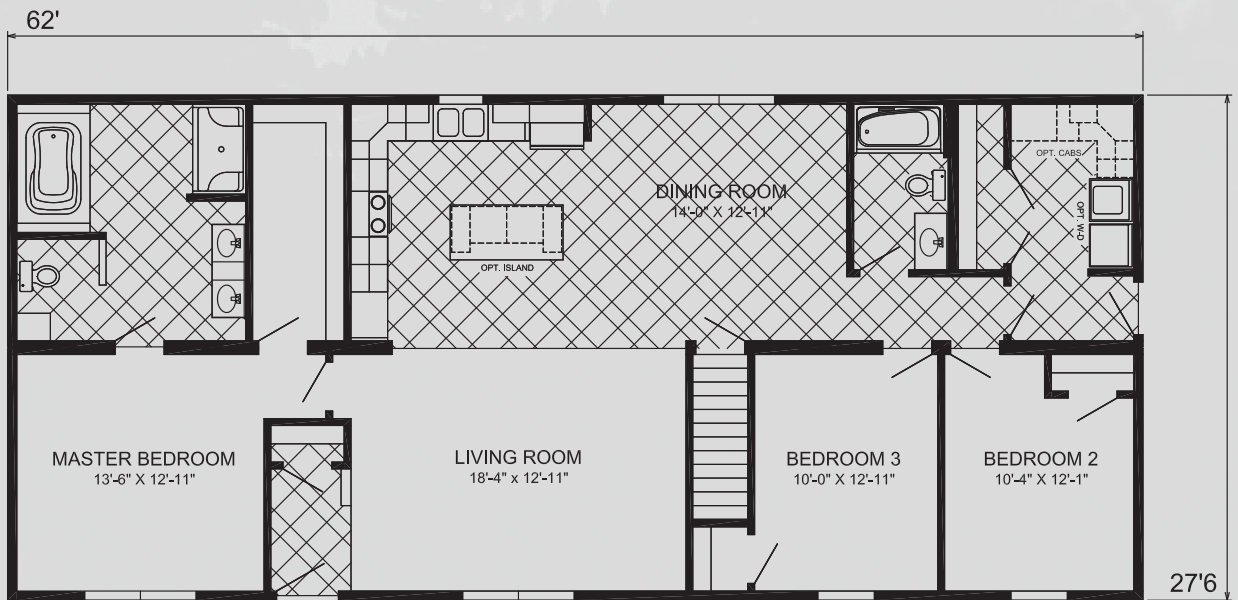

Modular Ranch

CAMERON

23'8" x 36'
2 Bed 1 Bath
852 sq ft

26' x 48'
3 Bed 2 Bath
1248 sq ft

LE-113

26' x 48'
3 Bed 2 Bath
1248 sq ft

HX108-A

DELEWARE

LX128-A

27'4" x 58'
3 Bed 2 Bath
1585 sq ft

Optional
Glamour
Bath

27'4" x 58'
3 Bed 2 Bath
1449 sq ft

HILLSDALE I

27'4" x 58'
3 Bed 2 Bath
1585 sq ft

GALA 4

A-96051

26'8" x 60'
3 Bed 2 Bath
1600 sq ft

LE139

27'6" x 60'
3 Bed 2 Bath
1615 sq ft

27'6" x 60'
 4 Bed 2 Bath
 1650 sq ft

SCRANTON

RICHLAND

27'6" x 62'
3 Bed 2 Bath
1705 sq ft

27'6" x 62'
3 Bed 2 Bath
1736 sq ft

LE-126

LX129-A

27'4" x 66'
3 Bed 2 Bath
1804 sq ft

Optional
Glamour
Bath

27'6" x 68'
3 Bed 2 Bath
1870 sq ft

BECKLEY

FECTEAU *Homes!*

FAMILY OWNED & OPERATED