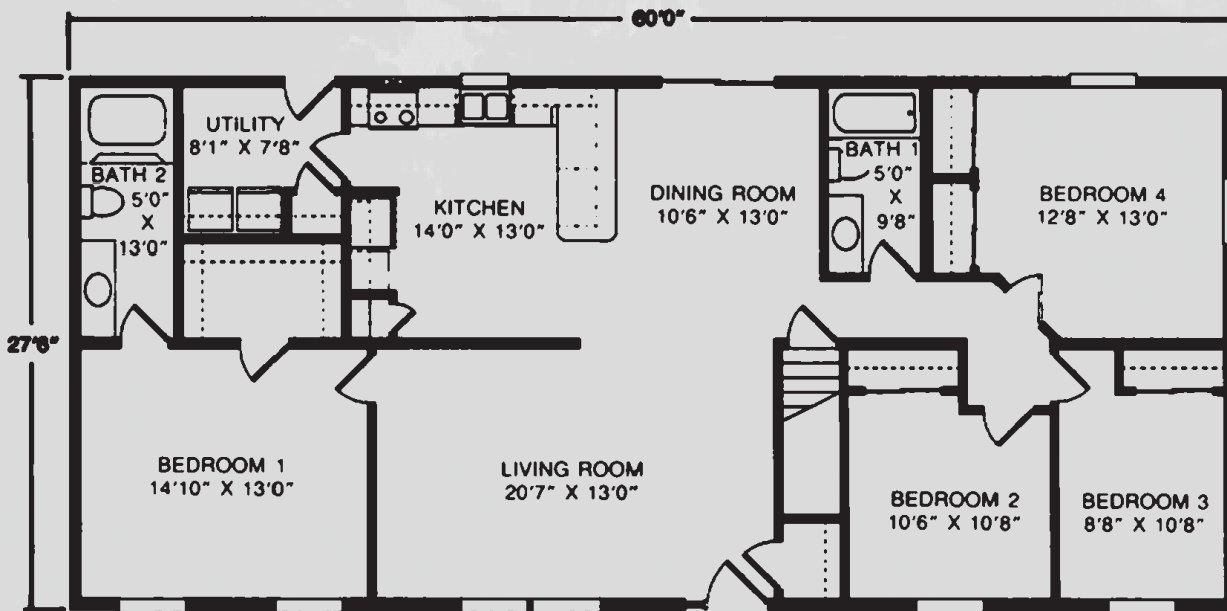

Modular Ranch

CAMERON

23'8" x 36'
2 Bed 1 Bath
852 sq ft

26' x 48'
3 Bed 2 Bath
1248 sq ft

LE-113

26' x 48'
3 Bed 2 Bath
1248 sq ft

HX108-A

DELEWARE

LX128-A

27'4" x 58'
3 Bed 2 Bath
1585 sq ft

Optional
Glamour
Bath

27'4" x 58'
3 Bed 2 Bath
1449 sq ft

HILLSDALE I

27'4" x 58'
3 Bed 2 Bath
1585 sq ft

GALA 4

A-96051

26'8" x 60'
3 Bed 2 Bath
1600 sq ft

LE139

27'6" x 60'
3 Bed 2 Bath
1615 sq ft

27'6" x 60'
 4 Bed 2 Bath
 1650 sq ft

SCRANTON

RICHLAND

27'6" x 62'
3 Bed 2 Bath
1705 sq ft

27'6" x 62'
3 Bed 2 Bath
1736 sq ft

LE-126

LX129-A

27'4" x 66'
3 Bed 2 Bath
1804 sq ft

Optional
Glamour
Bath

27'6" x 68'
3 Bed 2 Bath
1870 sq ft

BECKLEY

FECTEAU *Homes!*

FAMILY OWNED & OPERATED