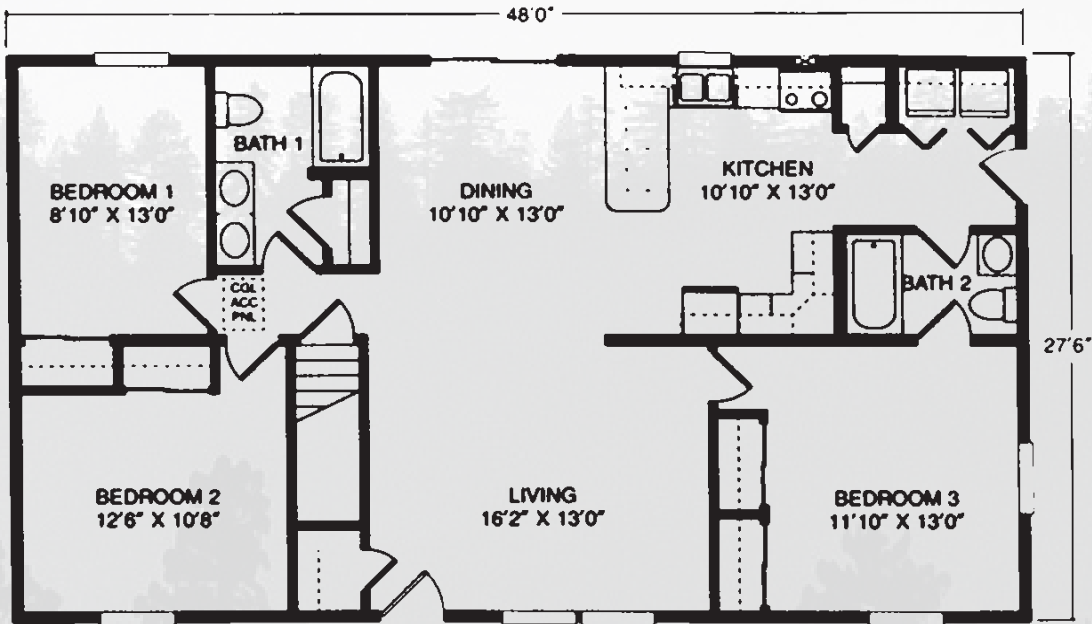

Modular Ranch

CAMERON

23'8" x 36'
2 Bed 1 Bath
852 sq ft

26' x 48'
3 Bed 2 Bath
1248 sq ft

LE-113

26' x 48'
3 Bed 2 Bath
1248 sq ft

HX108-A

DELEWARE

26' x 48'
3 Bed 2 Bath
1248 sq ft

LAWTON

26' x 48'
3 Bed 2 Bath
1248 sq ft

27'6" x 48'
3 Bed 2 Bath
1320 sq ft

GREENSBURG

26'8" x 50'
3 Bed 2 Bath
1333 sq ft

A-95075

SCHUYLKILL

26' x 52'
3 Bed 2 Bath
1352 sq ft

26' x 52'
 3 Bed 2 Bath
 1352 sq ft

HX107-A

Optional Glamour Bath

Optional Double Bowl Lav Bath

26' x 52'
 3 Bed 2 Bath
 1352 sq ft

OHIO

HX316-A

26'8" x 60'
3 Bed 2 Bath
1600 sq ft

LE139

27'6" x 60'
3 Bed 2 Bath
1615 sq ft

27'6" x 60'
 4 Bed 2 Bath
 1650 sq ft

SCRANTON

RICHLAND

27'6" x 62'
3 Bed 2 Bath
1705 sq ft

27'6" x 62'
3 Bed 2 Bath
1736 sq ft