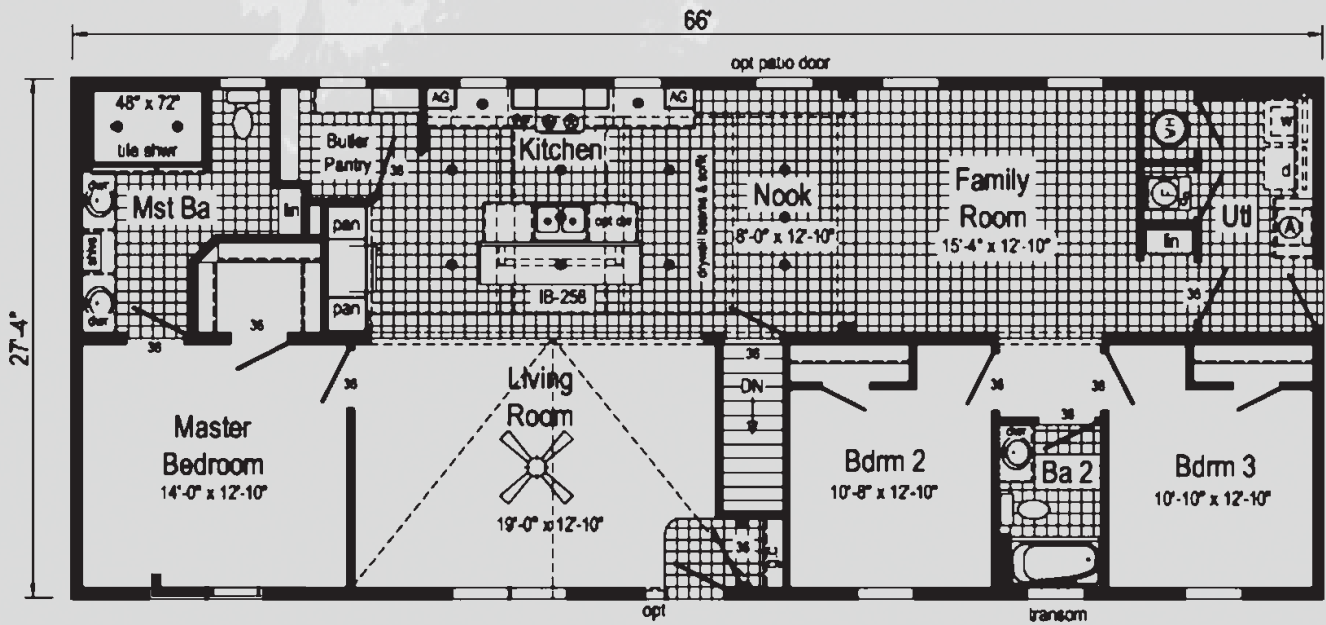

Modular Ranch

CAMERON

23'8" x 36'
2 Bed 1 Bath
852 sq ft

26' x 48'
3 Bed 2 Bath
1248 sq ft

LE-113

26' x 48'
3 Bed 2 Bath
1248 sq ft

HX108-A

DELEWARE

LX128-A

27'4" x 58'
3 Bed 2 Bath
1585 sq ft

Optional
Glamour
Bath

27'4" x 58'
3 Bed 2 Bath
1449 sq ft

HILLSDALE I

27'4" x 58'
3 Bed 2 Bath
1585 sq ft

GALA 4

A-96051

26'8" x 60'
3 Bed 2 Bath
1600 sq ft

LE139

27'6" x 60'
3 Bed 2 Bath
1615 sq ft

27'6" x 60'
 4 Bed 2 Bath
 1650 sq ft

SCRANTON

RICHLAND

27'6" x 62'
3 Bed 2 Bath
1705 sq ft

27'6" x 62'
3 Bed 2 Bath
1736 sq ft

LE-126

LX129-A

27'4" x 66'
3 Bed 2 Bath
1804 sq ft

Optional
Glamour
Bath

27'6" x 68'
3 Bed 2 Bath
1870 sq ft

BECKLEY

FECTEAU *Homes!*

FAMILY OWNED & OPERATED