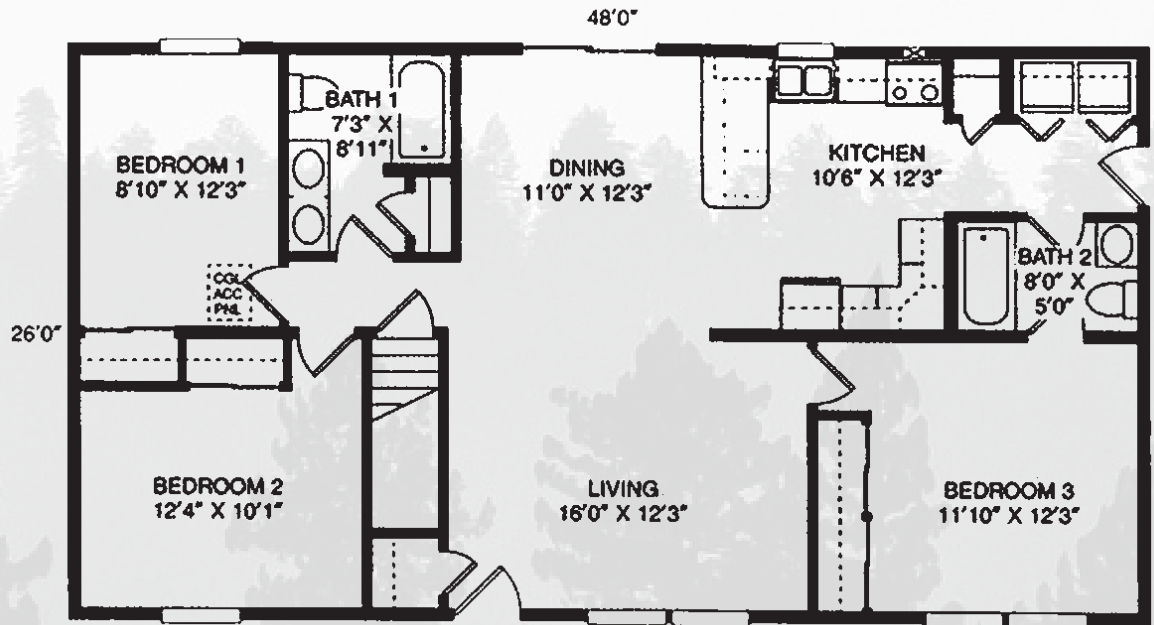

Modular Ranch

CAMERON

23'8" x 36'
2 Bed 1 Bath
852 sq ft

26' x 48'
3 Bed 2 Bath
1248 sq ft

LE-113

26' x 48'
3 Bed 2 Bath
1248 sq ft

HX108-A

DELEWARE

26' x 48'
3 Bed 2 Bath
1248 sq ft

LAWTON

26' x 48'
3 Bed 2 Bath
1248 sq ft

27'6" x 48'
3 Bed 2 Bath
1320 sq ft

GREENSBURG

26'8" x 50'
3 Bed 2 Bath
1333 sq ft

A-95075

SCHUYLKILL

26' x 52'
3 Bed 2 Bath
1352 sq ft

26' x 52'
 3 Bed 2 Bath
 1352 sq ft

HX107-A

Optional Glamour Bath

Optional Double Bowl Lav Bath

26' x 52'
 3 Bed 2 Bath
 1352 sq ft

OHIO

HX316-A

26'8" x 60'
3 Bed 2 Bath
1600 sq ft

LE139

27'6" x 60'
3 Bed 2 Bath
1615 sq ft

27'6" x 60'
 4 Bed 2 Bath
 1650 sq ft

SCRANTON

RICHLAND

27'6" x 62'
3 Bed 2 Bath
1705 sq ft

27'6" x 62'
3 Bed 2 Bath
1736 sq ft