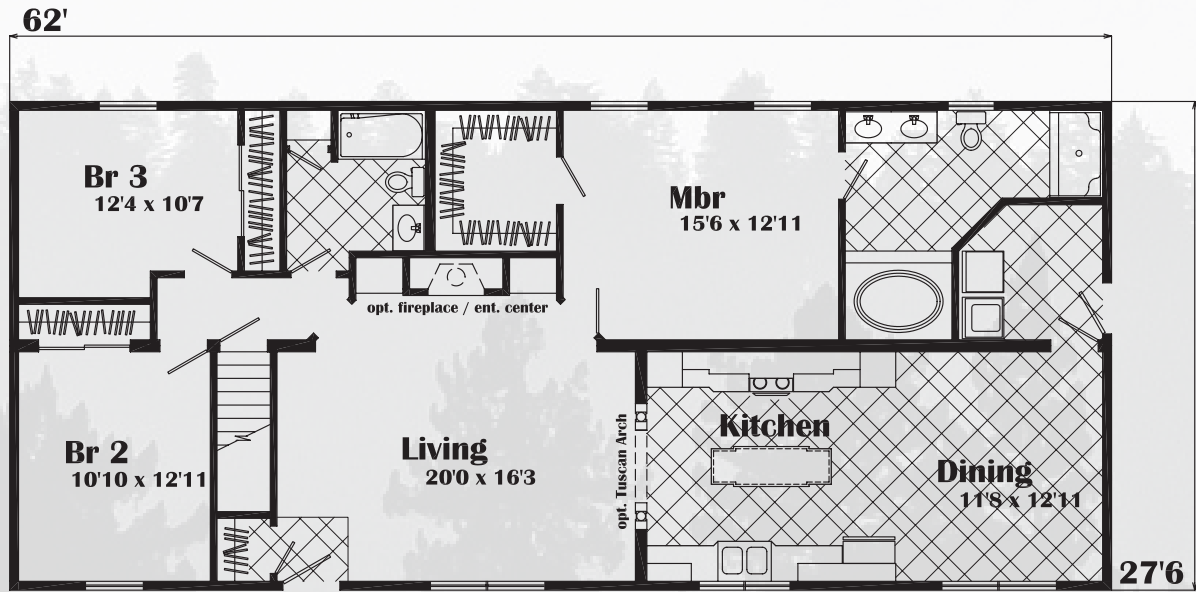

Modular Ranch

CAMERON

23'8" x 36'
2 Bed 1 Bath
852 sq ft

26' x 48'
3 Bed 2 Bath
1248 sq ft

LE-113

26' x 48'
3 Bed 2 Bath
1248 sq ft

HX108-A

DELEWARE

LX128-A

27'4" x 58'
3 Bed 2 Bath
1585 sq ft

Optional
Glamour
Bath

27'4" x 58'
3 Bed 2 Bath
1449 sq ft

HILLSDALE I

27'4" x 58'
3 Bed 2 Bath
1585 sq ft

GALA 4

A-96051

26'8" x 60'
3 Bed 2 Bath
1600 sq ft

LE139

27'6" x 60'
3 Bed 2 Bath
1615 sq ft

27'6" x 60'
 4 Bed 2 Bath
 1650 sq ft

SCRANTON

RICHLAND

27'6" x 62'
3 Bed 2 Bath
1705 sq ft

27'6" x 62'
3 Bed 2 Bath
1736 sq ft

LE-126

LX129-A

27'4" x 66'
3 Bed 2 Bath
1804 sq ft

Optional
Glamour
Bath

27'6" x 68'
3 Bed 2 Bath
1870 sq ft

BECKLEY

FECTEAU *Homes!*

FAMILY OWNED & OPERATED