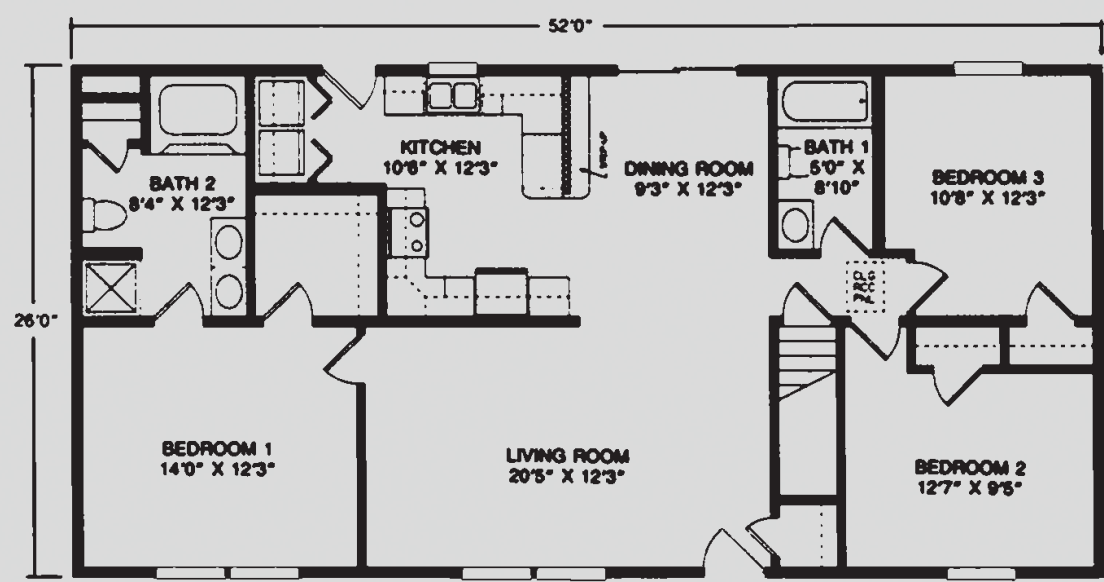

Modular Ranch

CAMERON

23'8" x 36'
2 Bed 1 Bath
852 sq ft

26' x 48'
3 Bed 2 Bath
1248 sq ft

LE-113

26' x 48'
3 Bed 2 Bath
1248 sq ft

HX108-A

DELEWARE

26' x 52'
3 Bed 2 Bath
1352 sq ft

26' x 52'
 3 Bed 2 Bath
 1352 sq ft

HX107-A

Optional Glamour Bath

Optional Double Bowl Lav Bath

26' x 52'
 3 Bed 2 Bath
 1352 sq ft

OHIO

HX316-A

26'8" x 54'
3 Bed 2 Bath
1440 sq ft

FELTON

26' x 56'
3 Bed 2 Bath
1456 sq ft

26' x 56'
3 Bed 2 Bath
1456 sq ft

HX311-A

Optional
Glamour
Bath

26'8" x 56'
3 Bed 2 Bath
1493 sq ft

A-95678

26'8" x 60'
3 Bed 2 Bath
1600 sq ft

LE139

27'6" x 60'
3 Bed 2 Bath
1615 sq ft

27'6" x 60'
 4 Bed 2 Bath
 1650 sq ft

SCRANTON

RICHLAND

27'6" x 62'
3 Bed 2 Bath
1705 sq ft

27'6" x 62'
3 Bed 2 Bath
1736 sq ft