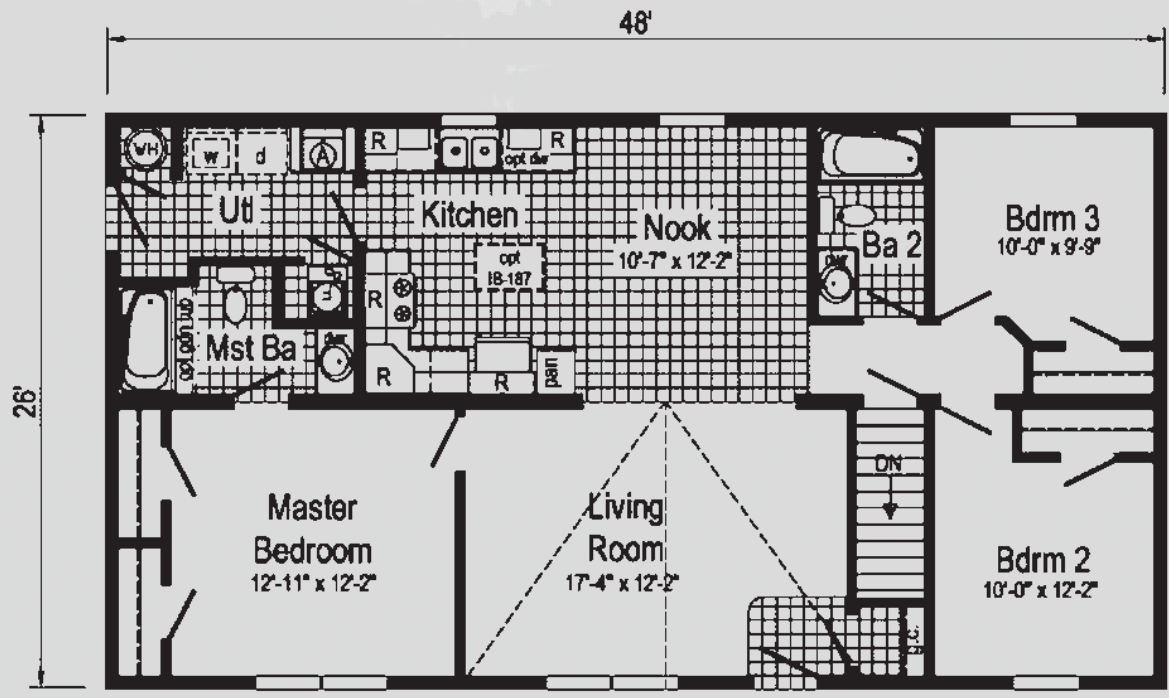

Modular Ranch

CAMERON

23'8" x 36'
2 Bed 1 Bath
852 sq ft

26' x 48'
3 Bed 2 Bath
1248 sq ft

LE-113

26' x 48'
3 Bed 2 Bath
1248 sq ft

HX108-A

DELEWARE

26' x 48'
3 Bed 2 Bath
1248 sq ft

LAWTON

26' x 48'
3 Bed 2 Bath
1248 sq ft

27'6" x 48'
3 Bed 2 Bath
1320 sq ft

GREENSBURG

26'8" x 50'
3 Bed 2 Bath
1333 sq ft

A-95075

SCHUYLKILL

26' x 52'
3 Bed 2 Bath
1352 sq ft

26' x 52'
 3 Bed 2 Bath
 1352 sq ft

HX107-A

Optional Glamour Bath

Optional Double Bowl Lav Bath

26' x 52'
 3 Bed 2 Bath
 1352 sq ft

OHIO

HX316-A

26'8" x 60'
3 Bed 2 Bath
1600 sq ft

LE139

27'6" x 60'
3 Bed 2 Bath
1615 sq ft

27'6" x 60'
 4 Bed 2 Bath
 1650 sq ft

SCRANTON

RICHLAND

27'6" x 62'
3 Bed 2 Bath
1705 sq ft

27'6" x 62'
3 Bed 2 Bath
1736 sq ft