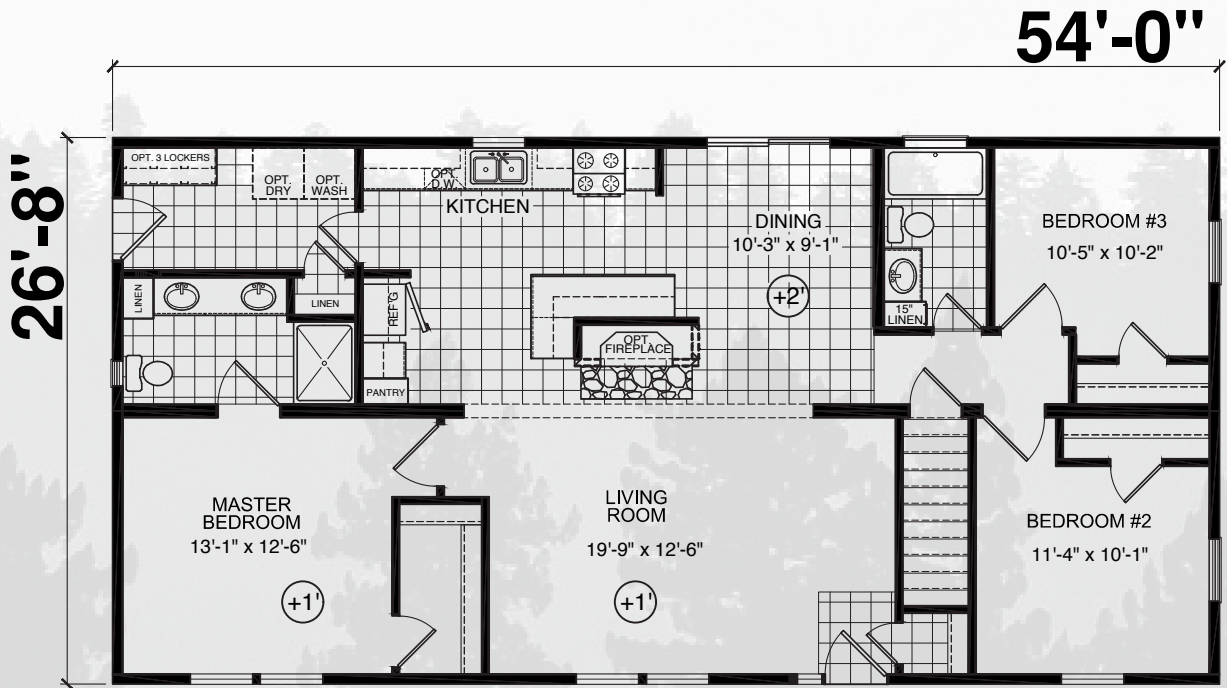

Modular Ranch

CAMERON

23'8" x 36'
2 Bed 1 Bath
852 sq ft

26' x 48'
3 Bed 2 Bath
1248 sq ft

LE-113

26' x 48'
3 Bed 2 Bath
1248 sq ft

HX108-A

DELEWARE

26' x 52'
3 Bed 2 Bath
1352 sq ft

HR119-1A

27'-4" x 52'
3 Bed 2 Bath
1421 sq ft

27'6" x 52'
3 Bed 2 Bath
1430 sq ft

LE-138

27'6" x 52'
3 Bed 2 Bath
1399 sq ft

MATTAMY

A-95275

26'8" x 54'
3 Bed 2 Bath
1440 sq ft

FELTON

26' x 56'
3 Bed 2 Bath
1456 sq ft

26' x 56'
3 Bed 2 Bath
1456 sq ft

HX311-A

Optional
Glamour
Bath

26'8" x 56'
3 Bed 2 Bath
1493 sq ft

A-95678

26'8" x 60'
3 Bed 2 Bath
1600 sq ft

LE139

27'6" x 60'
3 Bed 2 Bath
1615 sq ft

27'6" x 60'
 4 Bed 2 Bath
 1650 sq ft

SCRANTON

RICHLAND

27'6" x 62'
3 Bed 2 Bath
1705 sq ft

27'6" x 62'
3 Bed 2 Bath
1736 sq ft