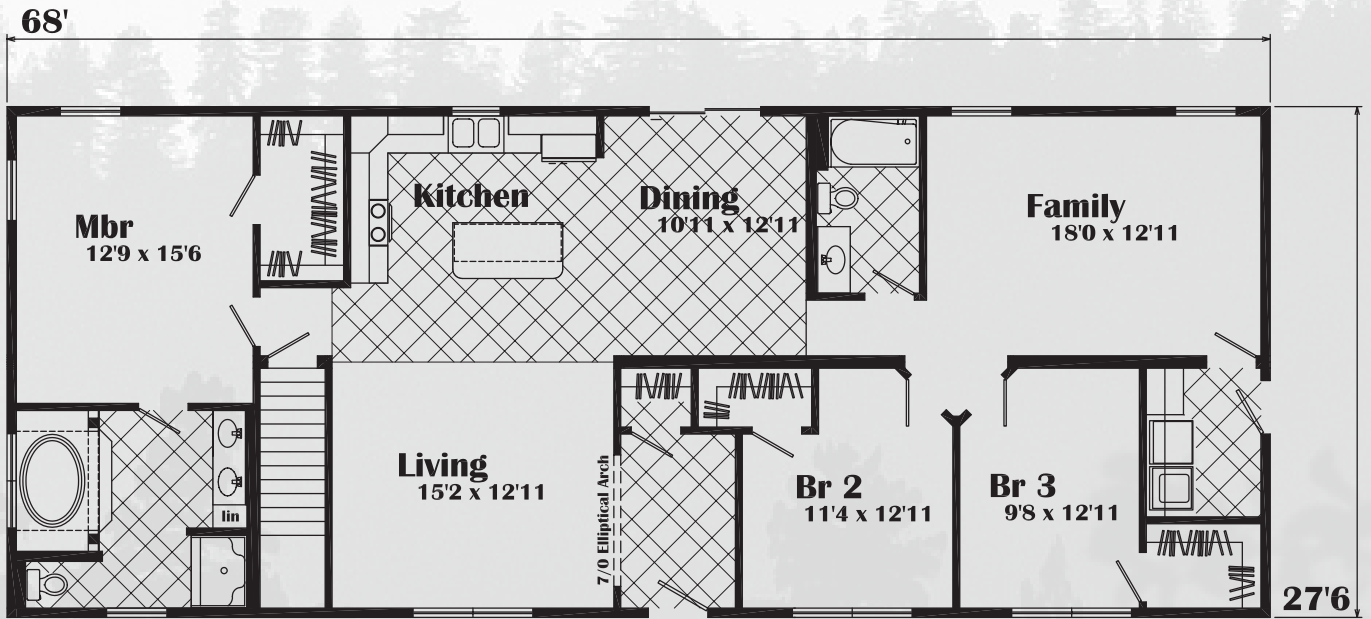

Modular Ranch

CAMERON

23'8" x 36'
2 Bed 1 Bath
852 sq ft

26' x 48'
3 Bed 2 Bath
1248 sq ft

LE-113

26' x 48'
3 Bed 2 Bath
1248 sq ft

HX108-A

DELEWARE

26' x 52'
3 Bed 2 Bath
1352 sq ft

26' x 52'
 3 Bed 2 Bath
 1352 sq ft

HX107-A

Optional Glamour Bath

Optional Double Bowl Lav Bath

26' x 52'
 3 Bed 2 Bath
 1352 sq ft

OHIO

HX316-A

26'8" x 60'
3 Bed 2 Bath
1600 sq ft

LE139

27'6" x 60'
3 Bed 2 Bath
1615 sq ft

27'6" x 60'
 4 Bed 2 Bath
 1650 sq ft

SCRANTON

RICHLAND

27'6" x 62'
3 Bed 2 Bath
1705 sq ft

27'6" x 62'
3 Bed 2 Bath
1736 sq ft

LE-126

LX129-A

27'4" x 66'
3 Bed 2 Bath
1804 sq ft

Optional
Glamour
Bath

27'6" x 68'
3 Bed 2 Bath
1870 sq ft

BECKLEY

FECTEAU *Homes!*

FAMILY OWNED & OPERATED