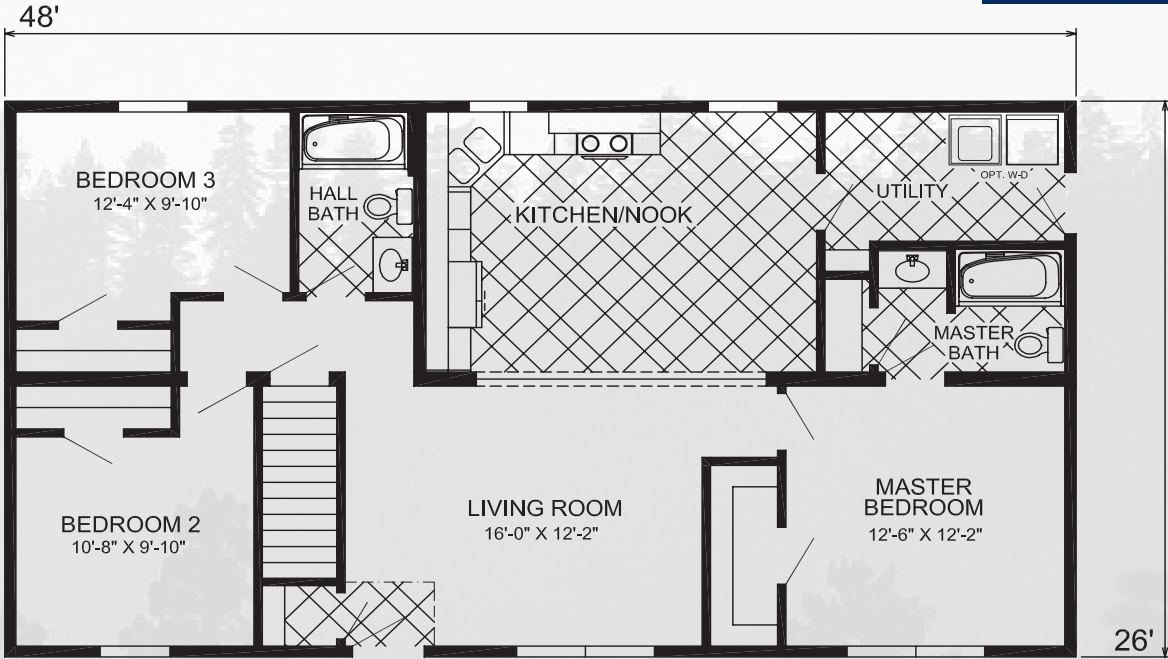

Modular Ranch

CAMERON

23'8" x 36'
2 Bed 1 Bath
852 sq ft

26' x 48'
3 Bed 2 Bath
1248 sq ft

LE-113

26' x 48'
3 Bed 2 Bath
1248 sq ft

HX108-A

DELEWARE

26' x 48'
3 Bed 2 Bath
1248 sq ft

LAWTON

26' x 48'
3 Bed 2 Bath
1248 sq ft

27'6" x 48'
3 Bed 2 Bath
1320 sq ft

GREENSBURG

26'8" x 50'
3 Bed 2 Bath
1333 sq ft

A-95075

SCHUYLKILL

26' x 52'
3 Bed 2 Bath
1352 sq ft

26' x 52'
 3 Bed 2 Bath
 1352 sq ft

HX107-A

Optional Glamour Bath

Optional Double Bowl Lav Bath

26' x 52'
 3 Bed 2 Bath
 1352 sq ft

OHIO

HX316-A

26'8" x 60'
3 Bed 2 Bath
1600 sq ft

LE139

27'6" x 60'
3 Bed 2 Bath
1615 sq ft

27'6" x 60'
 4 Bed 2 Bath
 1650 sq ft

SCRANTON

RICHLAND

27'6" x 62'
3 Bed 2 Bath
1705 sq ft

27'6" x 62'
3 Bed 2 Bath
1736 sq ft