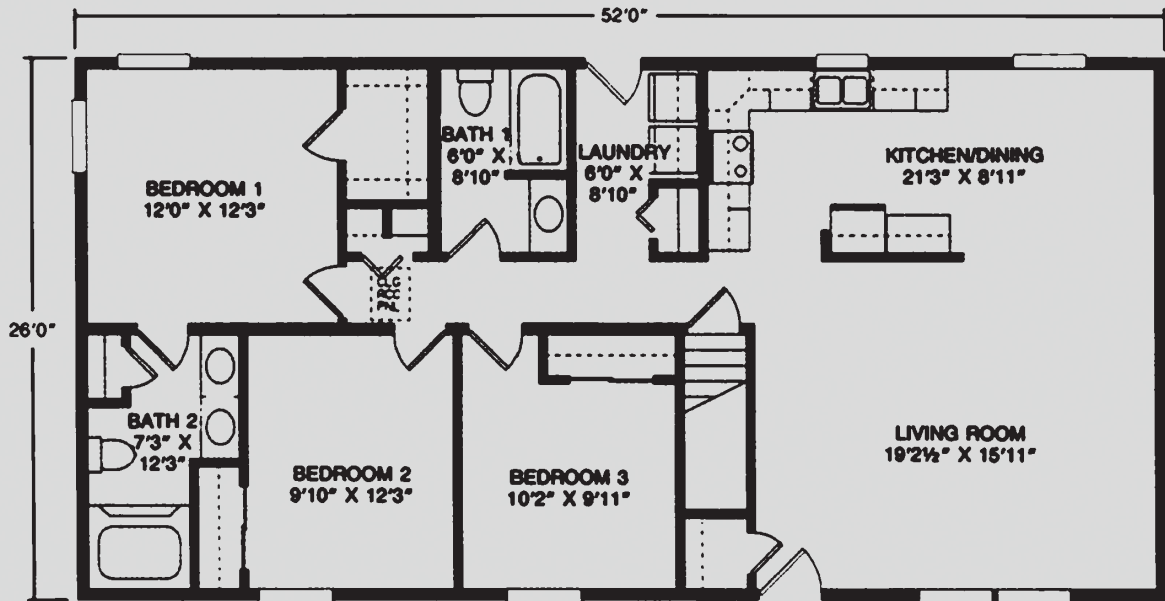

Modular Ranch

CAMERON

23'8" x 36'
2 Bed 1 Bath
852 sq ft

26' x 48'
3 Bed 2 Bath
1248 sq ft

LE-113

26' x 48'
3 Bed 2 Bath
1248 sq ft

HX108-A

DELEWARE

26' x 48'
3 Bed 2 Bath
1248 sq ft

LAWTON

26' x 48'
3 Bed 2 Bath
1248 sq ft

27'6" x 48'
3 Bed 2 Bath
1320 sq ft

GREENSBURG

26'8" x 50'
3 Bed 2 Bath
1333 sq ft

A-95075

SCHUYLKILL

26' x 52'
3 Bed 2 Bath
1352 sq ft

26' x 52'
 3 Bed 2 Bath
 1352 sq ft

HX107-A

Optional Glamour Bath

Optional Double Bowl Lav Bath

26' x 52'
 3 Bed 2 Bath
 1352 sq ft

OHIO

HX316-A

26'8" x 60'
3 Bed 2 Bath
1600 sq ft

LE139

27'6" x 60'
3 Bed 2 Bath
1615 sq ft

27'6" x 60'
 4 Bed 2 Bath
 1650 sq ft

SCRANTON

RICHLAND

27'6" x 62'
3 Bed 2 Bath
1705 sq ft

27'6" x 62'
3 Bed 2 Bath
1736 sq ft