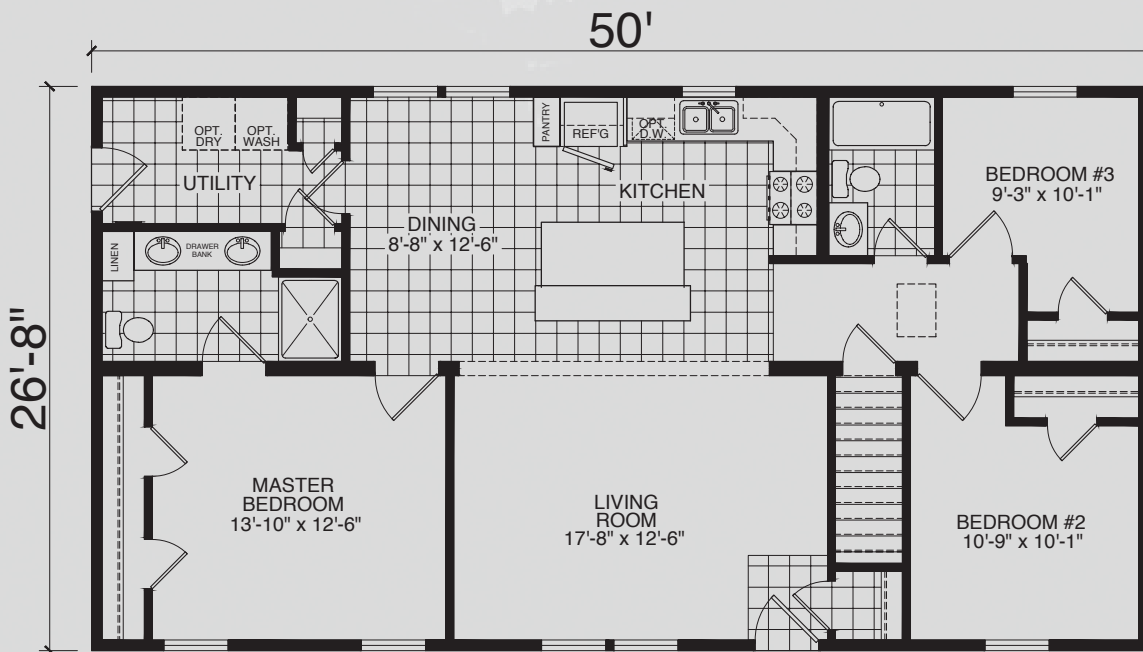

Modular Ranch

CAMERON

23'8" x 36'
2 Bed 1 Bath
852 sq ft

26' x 48'
3 Bed 2 Bath
1248 sq ft

LE-113

26' x 48'
3 Bed 2 Bath
1248 sq ft

HX108-A

DELEWARE

26' x 48'
3 Bed 2 Bath
1248 sq ft

LAWTON

26' x 48'
3 Bed 2 Bath
1248 sq ft

27'6" x 48'
3 Bed 2 Bath
1320 sq ft

GREENSBURG

26'8" x 50'
3 Bed 2 Bath
1333 sq ft

A-95075

SCHUYLKILL

26' x 52'
3 Bed 2 Bath
1352 sq ft

26' x 52'
 3 Bed 2 Bath
 1352 sq ft

HX107-A

Optional Glamour Bath

Optional Double Bowl Lav Bath

26' x 52'
 3 Bed 2 Bath
 1352 sq ft

OHIO

HX316-A

26'8" x 60'
3 Bed 2 Bath
1600 sq ft

LE139

27'6" x 60'
3 Bed 2 Bath
1615 sq ft

27'6" x 60'
 4 Bed 2 Bath
 1650 sq ft

SCRANTON

RICHLAND

27'6" x 62'
3 Bed 2 Bath
1705 sq ft

27'6" x 62'
3 Bed 2 Bath
1736 sq ft