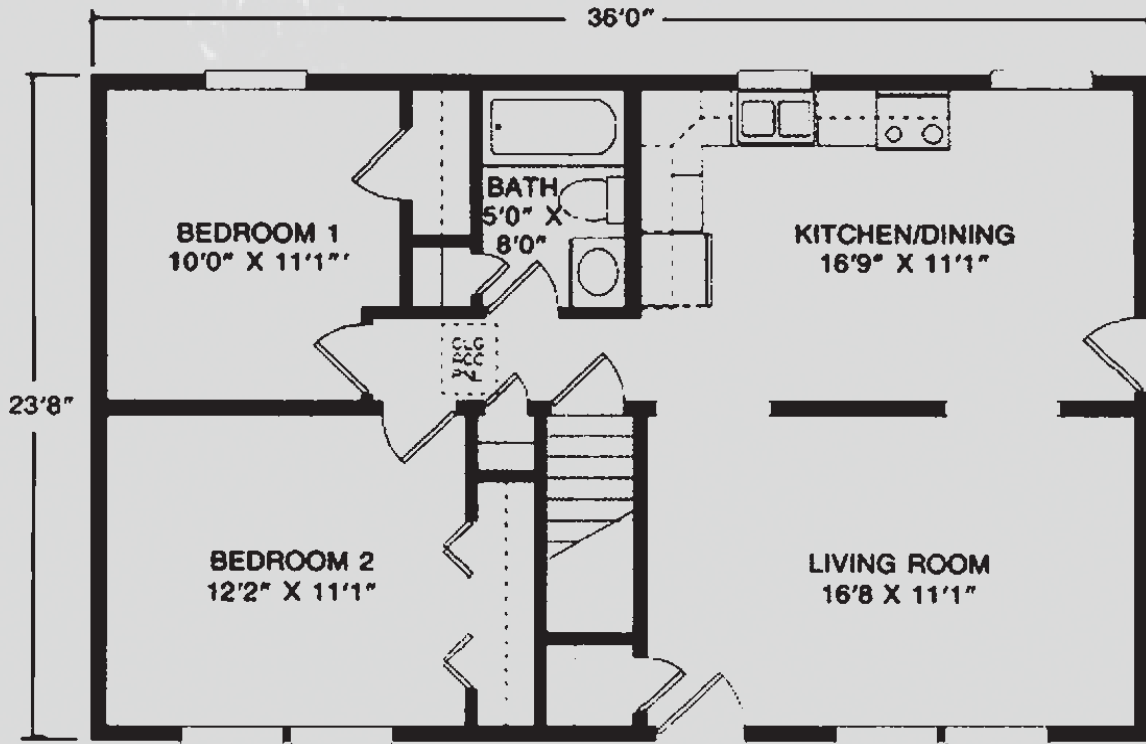

Modular Ranch

CAMERON

23'8" x 36'
2 Bed 1 Bath
852 sq ft

26' x 48'
3 Bed 2 Bath
1248 sq ft

LE-113

26' x 48'
3 Bed 2 Bath
1248 sq ft

HX108-A

DELEWARE

26' x 48'
3 Bed 2 Bath
1248 sq ft

LAWTON

26' x 48'
3 Bed 2 Bath
1248 sq ft

27'6" x 48'
3 Bed 2 Bath
1320 sq ft

GREENSBURG

26'8" x 50'
3 Bed 2 Bath
1333 sq ft

A-95075

SCHUYLKILL

26' x 52'
3 Bed 2 Bath
1352 sq ft

26' x 52'
 3 Bed 2 Bath
 1352 sq ft

HX107-A

Optional Glamour Bath

Optional Double Bowl Lav Bath

26' x 52'
 3 Bed 2 Bath
 1352 sq ft

OHIO

HX316-A

26'8" x 60'
3 Bed 2 Bath
1600 sq ft

LE139

27'6" x 60'
3 Bed 2 Bath
1615 sq ft

27'6" x 60'
 4 Bed 2 Bath
 1650 sq ft

SCRANTON

RICHLAND

27'6" x 62'
3 Bed 2 Bath
1705 sq ft

27'6" x 62'
3 Bed 2 Bath
1736 sq ft