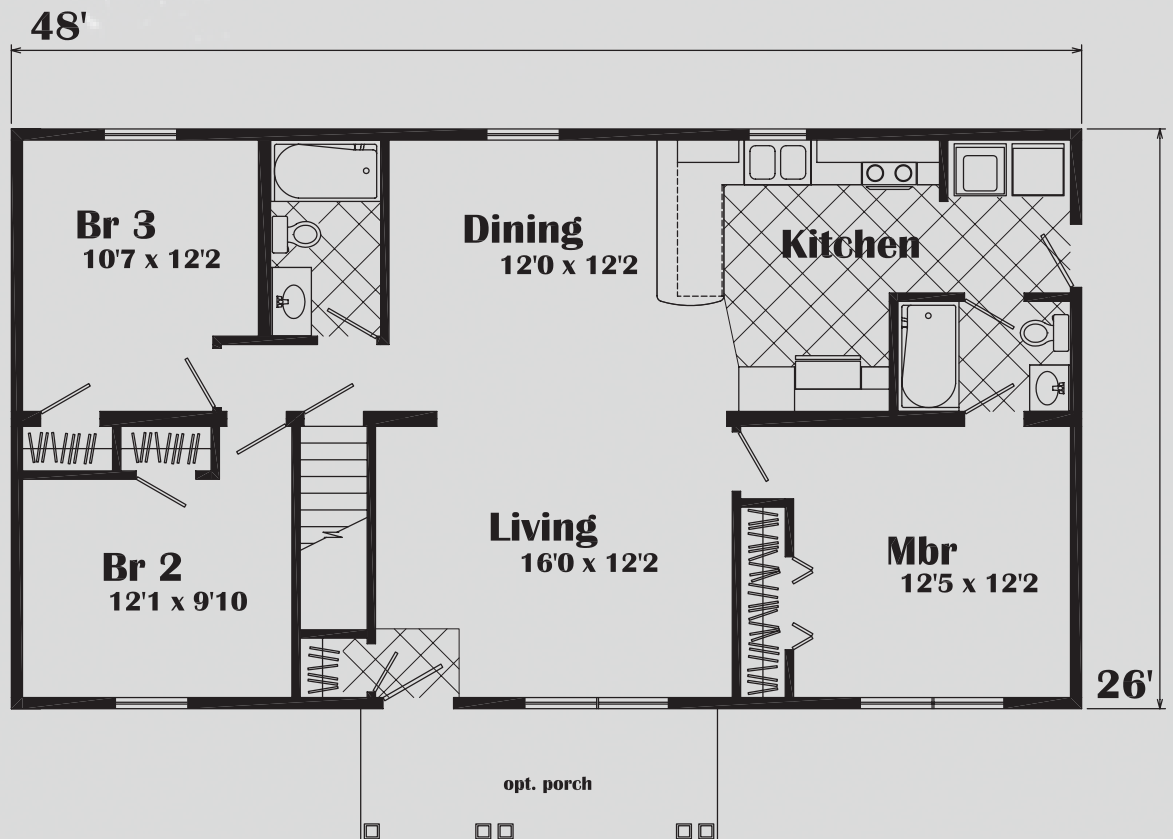

Modular Ranch

CAMERON

23'8" x 36'
2 Bed 1 Bath
852 sq ft

26' x 48'
3 Bed 2 Bath
1248 sq ft

LE-113

26' x 48'
3 Bed 2 Bath
1248 sq ft

HX108-A

DELEWARE

26' x 48'
3 Bed 2 Bath
1248 sq ft

LAWTON

26' x 48'
3 Bed 2 Bath
1248 sq ft

27'6" x 48'
3 Bed 2 Bath
1320 sq ft

GREENSBURG

26'8" x 50'
3 Bed 2 Bath
1333 sq ft

A-95075

SCHUYLKILL

26' x 52'
3 Bed 2 Bath
1352 sq ft

26' x 52'
 3 Bed 2 Bath
 1352 sq ft

HX107-A

Optional Glamour Bath

Optional Double Bowl Lav Bath

26' x 52'
 3 Bed 2 Bath
 1352 sq ft

OHIO

HX316-A

26'8" x 60'
3 Bed 2 Bath
1600 sq ft

LE139

27'6" x 60'
3 Bed 2 Bath
1615 sq ft

27'6" x 60'
 4 Bed 2 Bath
 1650 sq ft

SCRANTON

RICHLAND

27'6" x 62'
3 Bed 2 Bath
1705 sq ft

27'6" x 62'
3 Bed 2 Bath
1736 sq ft